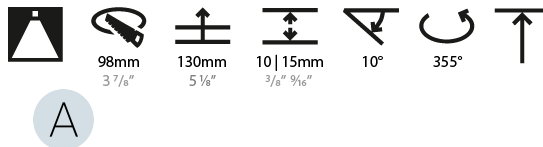

### RATINGS AND CERTIFICATIONS

Certified By: Certified for North American Standards  
 IP rating: IP20

112mm 4 7/16"

Ø 95mm 3 3/4"

Ø 107mm 4 3/16"