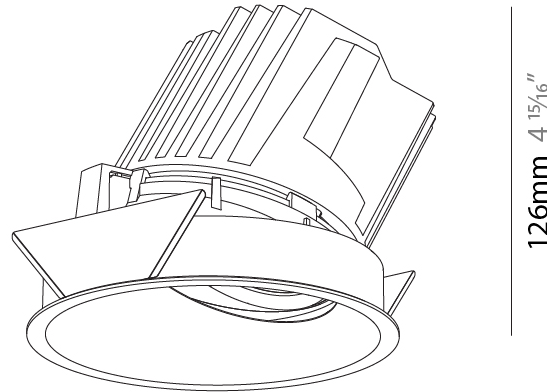

PHYSICAL

Shape: Round
Diameter (mm): 139
Diameter (in): 5 1/2
Height (mm): 126
Height (in): 4 15/16
Ceiling Thickness (mm): 10 / 12.5 / 15
Ceiling Thickness (in): 3/8 or 1/2 or 9/16
Min. Recessing Depth (mm): 140
Min. Recessing Depth (in): 5 1/2
Light Distribution: Adjustable / Asymmetric
Weight (kg): 0.811
Weight (lbs): 1.79
Fixture Finish: SSR / BKV / CWI / CRY / HAB / UFT / ITA / RUA / FTG / MYG / LOD / PUS / FRO / FUP / KIA / POP / BLS / SPG / MEY / GOH / GUM / CHC / COM / ABZ / JAG / OBR / MOS / ROR
Fixture Material: Aluminum Die Cast
Cut-out Measurements: 130mm / 5 1/8"

ELECTRICAL

Lamp Type: LED (Zhaga Standard)
Input Wattage (W): 13.2 / 16.5
Total Output Wattage (W): 12 / 14
Dimming: Tri-Mode (Non-Dimming and Phase Dimming (120Vac only) and 0-10V Dimming)
Driver Included: No
Driver Location: Recessed Housing
Driver Type: Constant Current - Universal
Driver Class: Class 2
Housing: See components
Input Voltage (V): 120 - 277
Constant Current (MA): 350

LED

Number of LEDs: 1
Color Temperature (°K): 2700 / 3000 / 3500 / 4000
Max. Delivered Lumen (lm): 690 / 760 / 823 / 840
Nominal Lumen (lm): 960 / 1070 / 1156 / 1180
CRI: >90 CRI
Lamp Life (hrs): 50000

OPTICAL

Reflector°: 10
Adjustability: Fixed

RATINGS AND CERTIFICATIONS

Certified By: Certified for North American Standards
IP rating: IP20

Ø 125mm 4 15/16"
Ø 139mm 5 1/2"

A