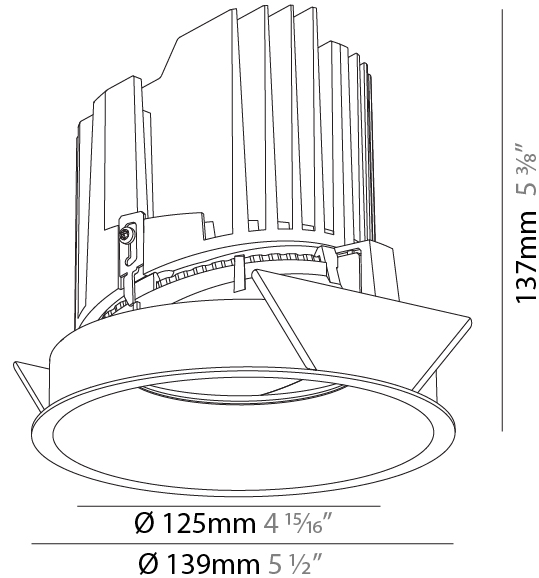

PHYSICAL

Shape: Round
Diameter (mm): 139
Diameter (in): 5 1/2
Height (mm): 137
Height (in): 5 3/8
Ceiling Thickness (mm): 10 / 12.5 / 15
Ceiling Thickness (in): 3/8 or 1/2 or 9/16
Min. Recessing Depth (mm): 150
Min. Recessing Depth (in): 5 7/8
Light Distribution: Adjustable / Downlight
Weight (kg): 0.851
Weight (lbs): 1.88
Fixture Finish: SSR / BKV / CWI / CRY / HAB / UFT / ITA / RUA / FTG / MYG / LOD / PUS / FRO / FUP / KIA / POP / BLS / SPG / MEY / GOH / GUM / CHC / COM / ABZ / JAG / OBR / MOS / ROR
Fixture Material: Aluminum Die Cast
Cut-out Measurements: 130mm / 5 1/8"

ELECTRICAL

Lamp Type: LED (Zhaga Standard)
Input Wattage (W): 13.2 / 16.5
Total Output Wattage (W): 12 / 14
Dimming: Tri-Mode (Non-Dimming and Phase Dimming (120Vac only) and 0-10V Dimming)
Driver Included: No
Driver Location: Recessed Housing
Driver Type: Constant Current - Universal
Driver Class: Class 2
Housing: See components
Input Voltage (V): 120 - 277
Constant Current (MA): 350

LED

Number of LEDs: 1
Color Temperature (°K): 2700 / 3000 / 3500 / 4000
Max. Delivered Lumen (lm): 810 / 900 / 970 / 990
Nominal Lumen (lm): 960 / 1070 / 1156 / 1180
CRI: >90 CRI
Efficiency (%): 0.905
Lamp Life (hrs): 50000

OPTICAL

Reflector°: 10
Adjustability: Rotational 355°; Tilt 10°

RATINGS AND CERTIFICATIONS

Certified By: Certified for North American Standards
IP rating: IP54

	130mm 5 1/8"	150mm 5 7/8"	10 | 15mm 3/8" | 9/16"	10°	355°	
A