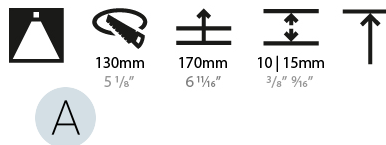

PHYSICAL

Shape: Round
Diameter (mm): 139
Diameter (in): 5 1/2
Height (mm): 151
Height (in): 5 15/16
Ceiling Thickness (mm): 10 / 12.5 / 15
Ceiling Thickness (in): 3/8 or 1/2 or 9/16
Min. Recessing Depth (mm): 170
Min. Recessing Depth (in): 6 11/16
Light Distribution: Downlight
Weight (kg): 0.946
Weight (lbs): 2.09
Fixture Finish: SSR / BKV / CWI / CRY / HAB / UFT / ITA / RUA / FTG / MYG / LOD / PUS / FRO / FUP / KIA / POP / BLS / SPG / MEY / GOH / GUM / CHC / COM / ABZ / JAG / OBR / MOS / ROR
Fixture Material: Aluminum Die Cast
Cut-out Measurements: 130mm / 5 1/8"

ELECTRICAL

Lamp Type: LED (Zhaga Standard)
Input Wattage (W): 13.2 / 16.5
Total Output Wattage (W): 12 / 14
Dimming: Tri-Mode (Non-Dimming and Phase Dimming (120Vac only) and 0-10V Dimming)
Driver Included: No
Driver Location: Recessed Housing
Driver Type: Constant Current - Universal
Driver Class: Class 2
Housing: See components
Input Voltage (V): 120 - 277
Constant Current (MA): 350

LED

Number of LEDs: 1
Color Temperature (°K): 2700 / 3000 / 3500 / 4000
Max. Delivered Lumen (lm): 810 / 900 / 970 / 990
Nominal Lumen (lm): 960 / 1070 / 1156 / 1180
CRI: >90 CRI
Efficiency (%): 0.905
Lamp Life (hrs): 50000

OPTICAL

Reflector: 10

RATINGS AND CERTIFICATIONS

Certified By: Certified for North American Standards
IP rating: IP54