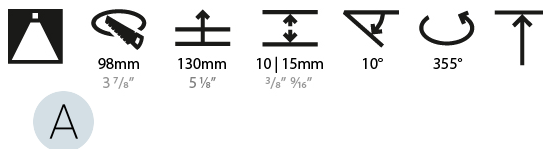

#### RATINGS AND CERTIFICATIONS

Certified By: Certified for North American Standards  
 IP rating: IP54

112mm 4 7/16"

Ø 95mm 3 3/4"

Ø 107mm 4 3/16"